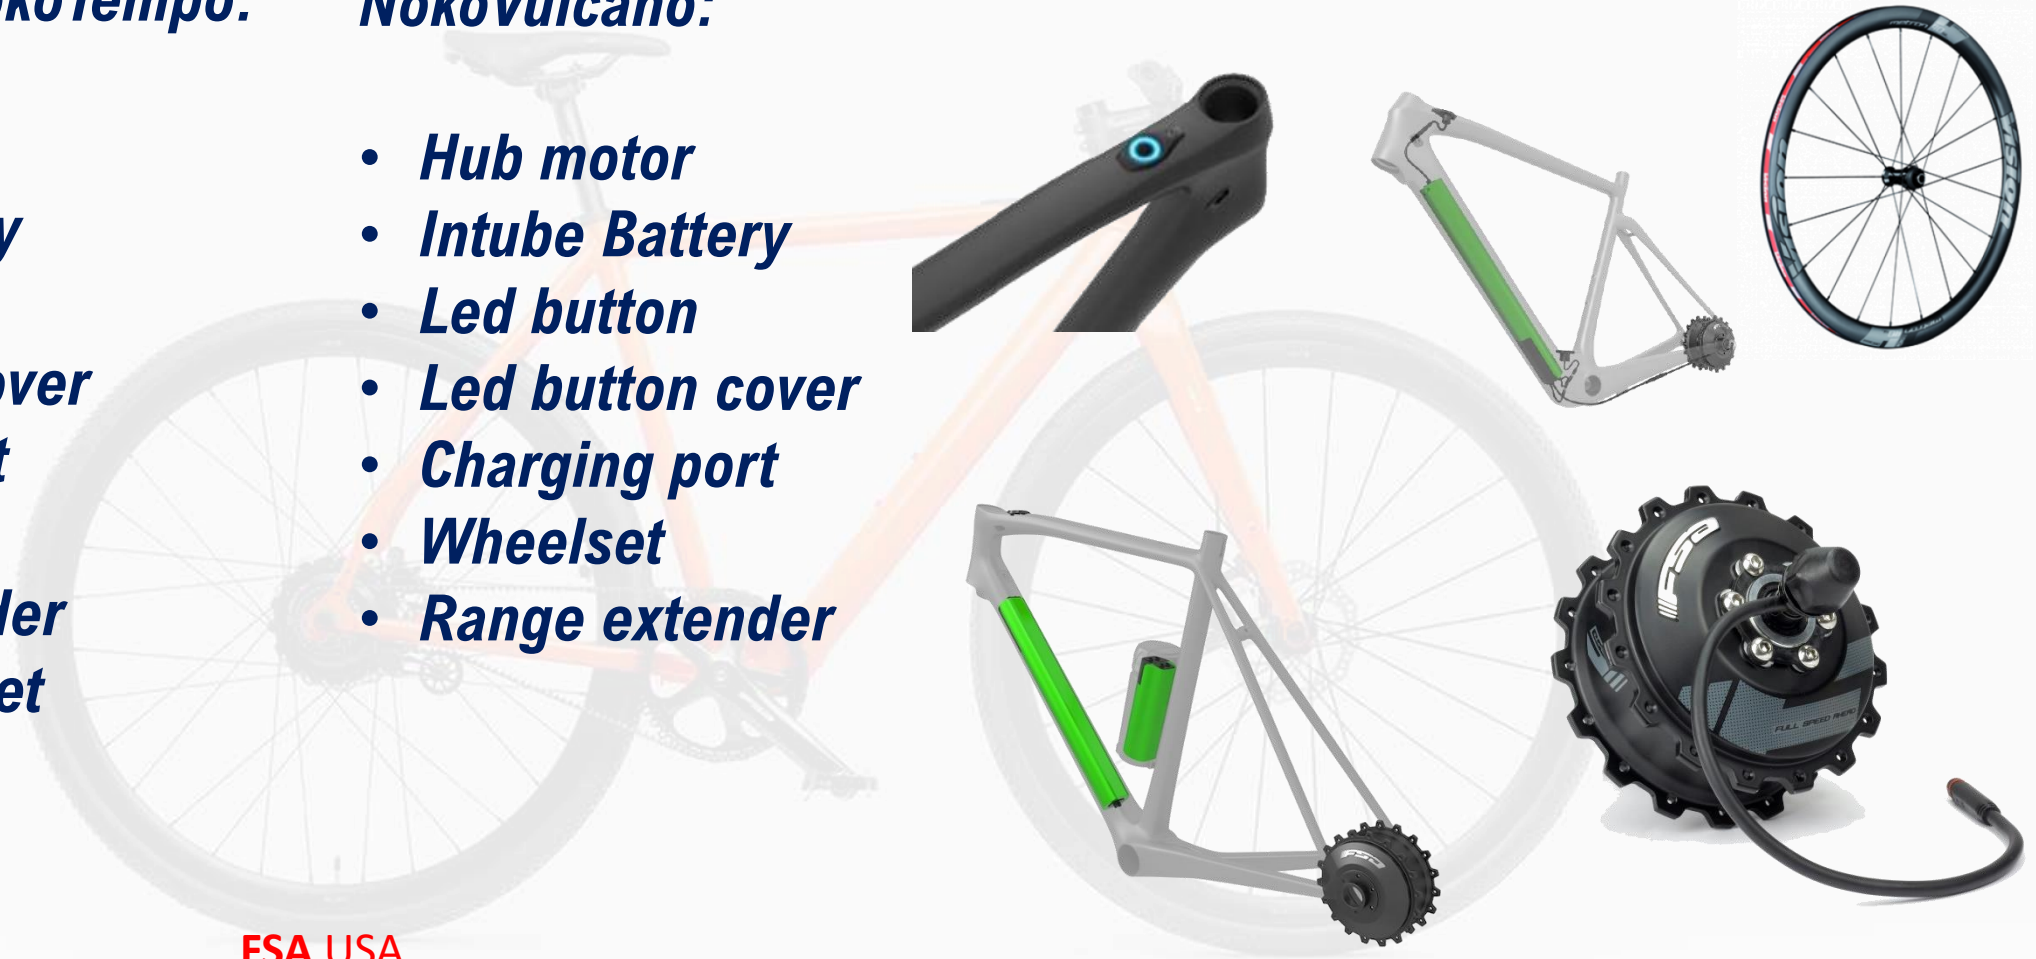

*You need to talk with FSA assistance if you have issues with the components below*

***NokoForza & NokoTempo:***

- ***Hub motor***
- ***Intube Battery***
- ***Led button***
- ***Led button cover***
- ***Charging port***
- ***Wheelset***
- ***Range extender***
- ***Bottom bracket***
- ***Crankset***

***NokoVulcano:***

- ***Hub motor***
- ***Intube Battery***
- ***Led button***
- ***Led button cover***
- ***Charging port***
- ***Wheelset***
- ***Range extender***

**FSA EUROPE**

Ph +39 039 688 52 65

**FSA USA**